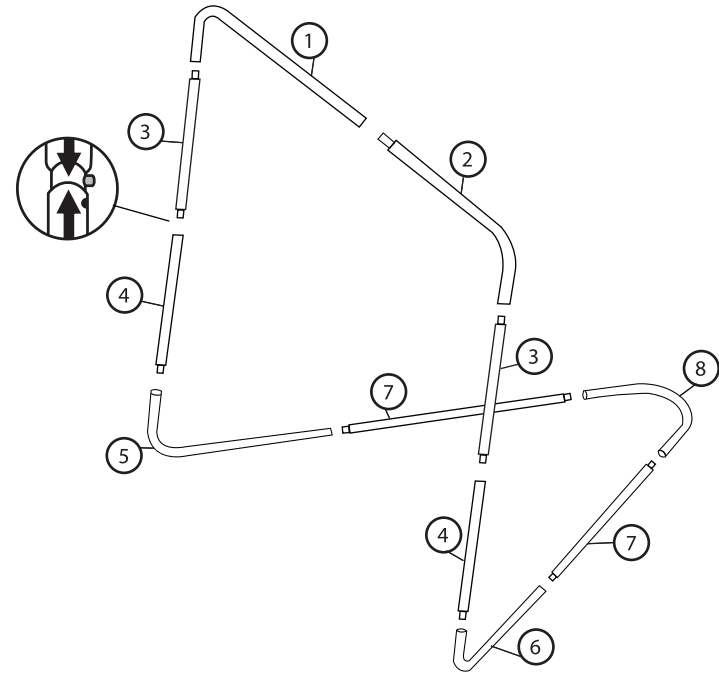

Franklin®

LACROSSE GOAL

ITEM NO. 12701

ASSEMBLY INSTRUCTIONS

1) Preparation for Assembly

- Lay out all parts within easy reach
- Read instructions completely before starting assembly
- Assemble goal on smooth, flat surface

Parts List:

<p>1PC</p>	<p>1PC</p>	<p>2PCS</p>
<p>2PCS</p>	<p>1PC</p>	<p>1PC</p>
<p>2PCS</p>	<p>1PC</p>	<p>2PCS</p>
<p>1PC</p>		

2) Goal Assembly

- Assemble all pieces of tubing as shown
- Be sure all pieces are completely inserted until locking buttons snap into place

3) Positioning & attaching net on goal

- Position net on goal frame
- Weave the rope through the net and around the posts
- Continuously pull rope ties tightly as you attach the net

Franklin Sports Inc.
 Stoughton, MA 02072
 Made in China
 For Replacement Parts Call:
 1-781-341-5178 or 1-800-225-8649
 OR visit www.franklinsports.com